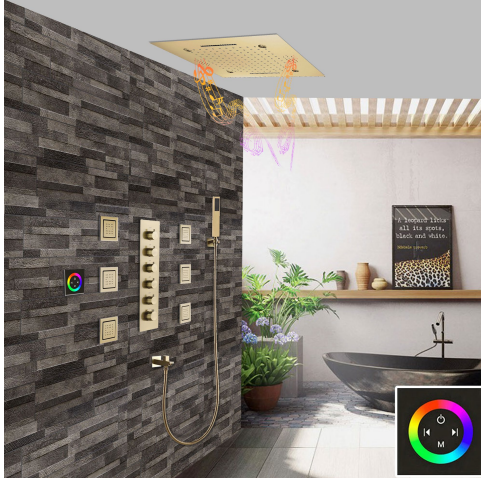

## THERMOSTATIC TOUCH PANEL CONTROLLED LED MUSICAL RAINFALL SHOWER SYSTEM WITH JETTED BODY SPRAYS AND HANDHELD SHOWER SPECIFICATIONS

### Shower Head

Shower Head 3 Functions: Waterfall, Rainfall & Mist  
 Shower head size: 20 x 20 inch  
 Each function run all together and separately  
 Music and LED light work by electronic  
 All Metal Material: Solid Brass; Stainless Steel (top showerhead, hose)  
 Shower Head Mounting: Flush on ceiling  
 Hand Spray Hose: 59 inch  
 Water flow: 2.5 GPM ~ 5.5 GPM  
 Water pressure: 0.3 MPA ~ 1 MPA  
 Water pipe lines: 3/4 inch water pipes for the hot and cold water mixer inlet, the others are 1/2 inch

### Touch Panel Control

- Turn On/Off Control
- MANUAL MODE  
Total 64 colors
- AUTO mode setting
- AUTO MODE  
Total 11 Auto mode
- Set the speed of color change, fast/slow