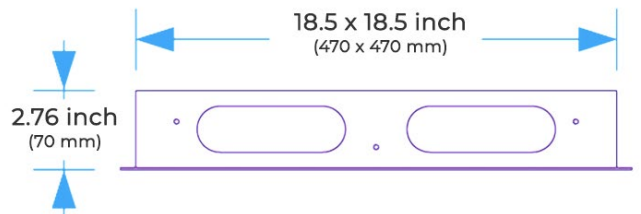

304 Stainless Steel

Product shown is only for installation display purpose