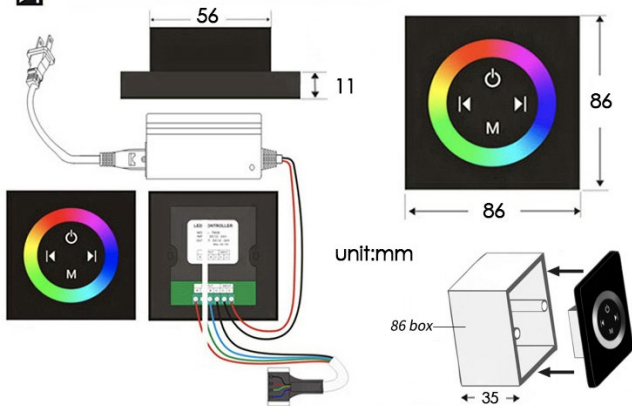

## THERMOSTATIC TOUCH PANEL CONTROLLED LED MUSICAL RAINFALL SHOWER SYSTEM WITH JETTED BODY SPRAYS AND HANDHELD SHOWER SPECIFICATIONS

### Shower Head

Shower Head 3 Functions: Waterfall, Rainfall & Mist  
 Shower head size: 20 x 20 inch  
 Each function run all together and separately  
 Music and LED light work by electronic  
 All Metal Material: Solid Brass; Stainless Steel (top showerhead, hose)  
 Shower Head Mounting: Flush on ceiling  
 Hand Spray Hose: 59 inch  
 Water flow: 2.5 GPM ~ 5.5 GPM  
 Water pressure: 0.3 MPA ~ 1 MPA  
 Water pipe lines: 3/4 inch water pipes for the hot and cold water mixer inlet, the others are 1/2 inch

### Touch Panel Control

- Turn On/Off Control
- MANUAL MODE  
Total 64 colors
- AUTO mode setting
- AUTO MODE  
Total 11 Auto mode
- Set the speed of color change, fast/slow

### FEATURES

- Material: Brass
- Base Plate Height: 5-1/8"
- Base Plate Width: 5-1/8"
- Jet Surface Area: 3-1/8"
- Surface Depth: 1/4"
- Adjustment Angle: 5°
- Male NPT Connection: 1/2"
- Maximum Flow Rate: 2.5 GPM (9.5L/min) max @ 80 psi