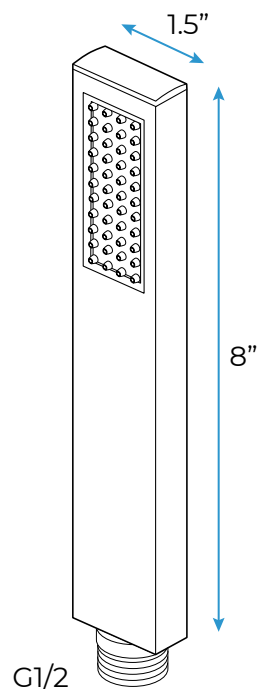

Hand Shower

Flow Rate: 2.0 GPM / 7.6 LPM