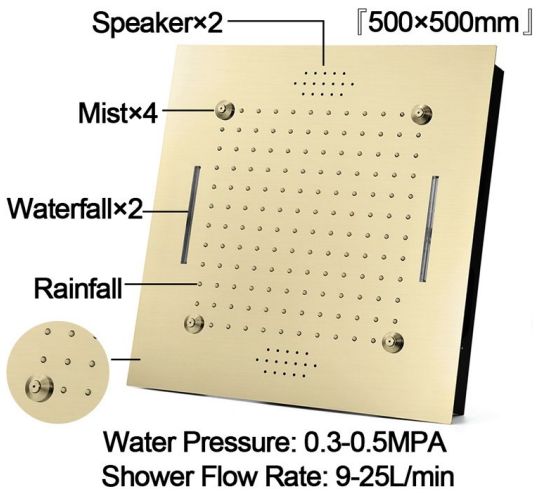

304 Stainless Steel

Product shown is only for installation display purpose