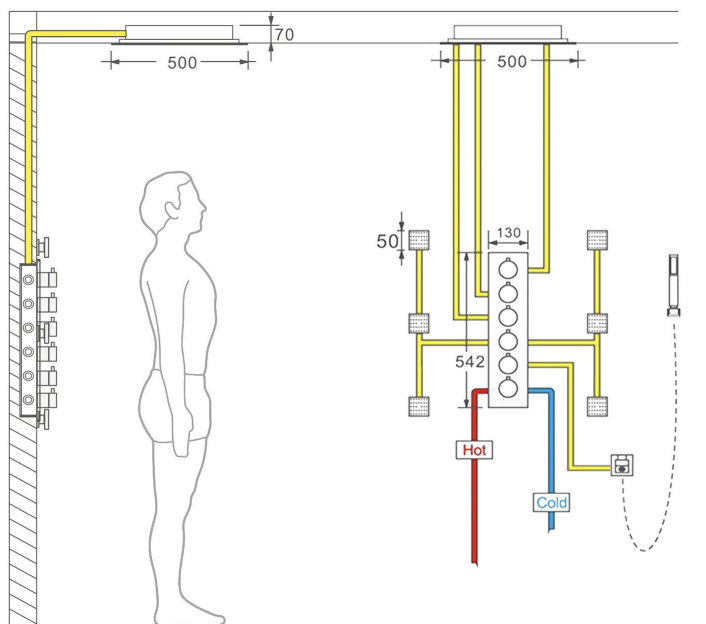

### Shower Head

Shower Head 3 Functions: Waterfall, Rainfall & Mist  
 Shower head size: 20 x 20 inch  
 Each function run all together and separately  
 Music and LED light work by electronic  
 All Metal Material: Solid Brass; Stainless Steel (top showerhead, hose)  
 Shower Head Mounting: Flush on ceiling  
 Hand Spray Hose: 59 inch  
 Water flow: 2.5 GPM ~ 5.5 GPM  
 Water pressure: 0.3 MPA ~ 1 MPA  
 Water pipe lines: 3/4 inch water pipes for the hot and cold water mixer inlet, the others are 1/2 inch

## Shower Mixer

Product shown is only for installation display purpose

## Shower Mixer Connections

Unit: mm

Cold water

Hot water

Mixer water

### FEATURES

- Material: Brass
- Base Plate Height: 5-1/8"
- Base Plate Width: 5-1/8"
- Jet Surface Area: 3-1/8"
- Surface Depth: 1/4"
- Adjustment Angle: 5°
- Male NPT Connection: 1/2"
- Maximum Flow Rate: 2.5 GPM (9.5L/min) max @ 80 psi