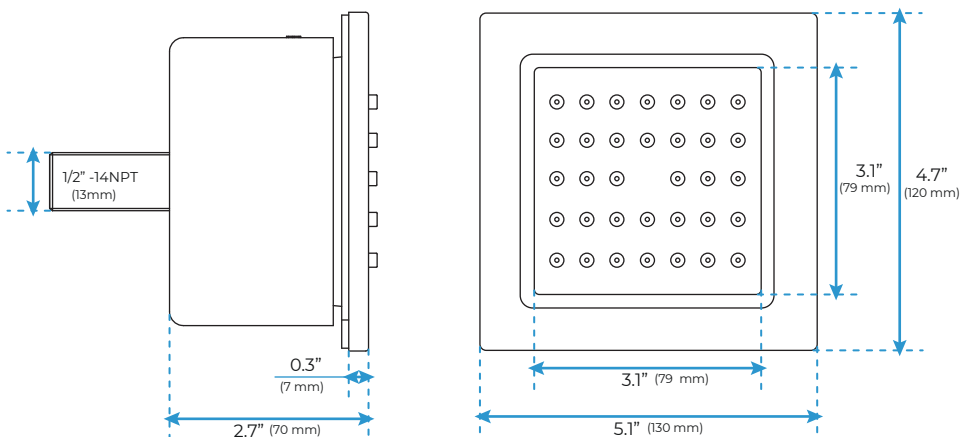

### Shower Head

Shower Head 3 Functions: Waterfall, Rainfall & Mist  
 Shower head size: 20 x 20 inch  
 Each function run all together and separately  
 Music and LED light work by electronic  
 All Metal Material: Solid Brass; Stainless Steel (top showerhead, hose)  
 Shower Head Mounting: Flush on ceiling  
 Hand Spray Hose: 59 inch  
 Water flow: 2.5 GPM ~ 5.5 GPM  
 Water pressure: 0.3 MPA ~ 1 MPA  
 Water pipe lines: 3/4 inch water pipes for the hot and cold water mixer inlet, the others are 1/2 inch

## Shower Mixer Connections

Unit: mm

Cold water

Hot water

Mixer water

### FEATURES

- Material: Brass
- Base Plate Height: 5-1/8"
- Base Plate Width: 5-1/8"
- Jet Surface Area: 3-1/8"
- Surface Depth: 1/4"
- Adjustment Angle: 5°
- Male NPT Connection: 1/2"
- Maximum Flow Rate: 2.5 GPM (9.5L/min) max @ 80 psi