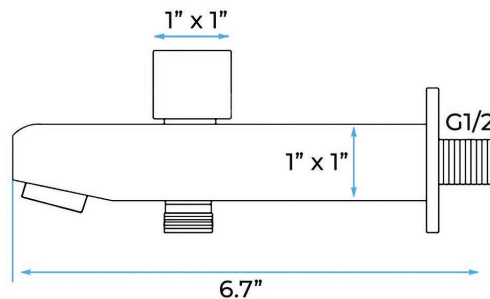

Shower Mixer

Product shown is only for installation display purpose

Hand Shower

Flow Rate: 2.0 GPM / 7.6 LPM

Shower Mixer Connections

Unit: mm

Cold water

Hot water

Mixer water

Spout

Body Jet

FEATURES

- Material: Brass
- Base Plate Height: 5-1/8"
- Base Plate Width: 5-1/8"
- Jet Surface Area: 3-1/8"
- Surface Depth: 1/4"
- Adjustment Angle: 5°
- Male NPT Connection: 1/2"
- Maximum Flow Rate: 2.5 GPM (9.5L/min) max @ 80 psi