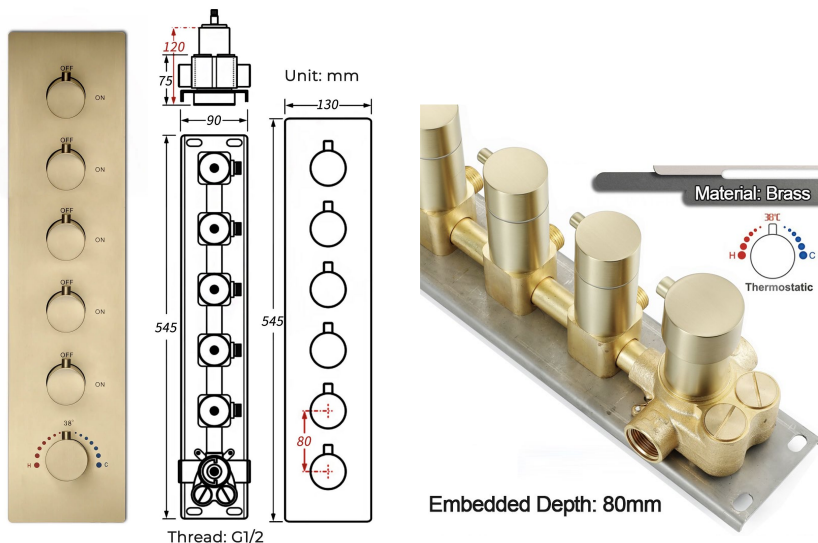

### Shower Head

Shower Head 3 Functions: Waterfall, Rainfall & Mist  
 Shower head size: 20 x 20 inch  
 Each function run all together and separately  
 Music and LED light work by electronic  
 All Metal Material: Solid Brass; Stainless Steel (top showerhead, hose)  
 Shower Head Mounting: Flush on ceiling  
 Hand Spray Hose: 59 inch  
 Water flow: 2.5 GPM ~ 5.5 GPM  
 Water pressure: 0.3 MPA ~ 1 MPA  
 Water pipe lines: 3/4 inch water pipes for the hot and cold water mixer inlet, the others are 1/2 inch

### 304 Stainless Steel

Product shown is only for installation display purpose

All dimensions and specifications are nominal and may vary. Use actual products for accuracy in critical situations.

## Shower Mixer

Product shown is only for installation display purpose

### FEATURES

- Material: Brass
- Base Plate Height: 5-1/8"
- Base Plate Width: 5-1/8"
- Jet Surface Area: 3-1/8"
- Surface Depth: 1/4"
- Adjustment Angle: 5°
- Male NPT Connection: 1/2"
- Maximum Flow Rate: 2.5 GPM (9.5L/min) max @ 80 psi