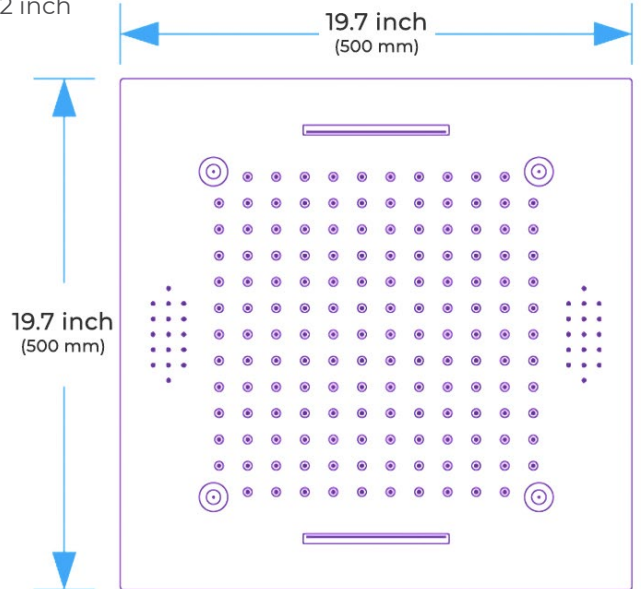

Touch Panel Control

- Turn On/Off Control
- MANUAL MODE
  Total 64 colors
- AUTO mode setting
- AUTO MODE
  Total 11 Auto mode
- Set the speed of color change, fast/slow